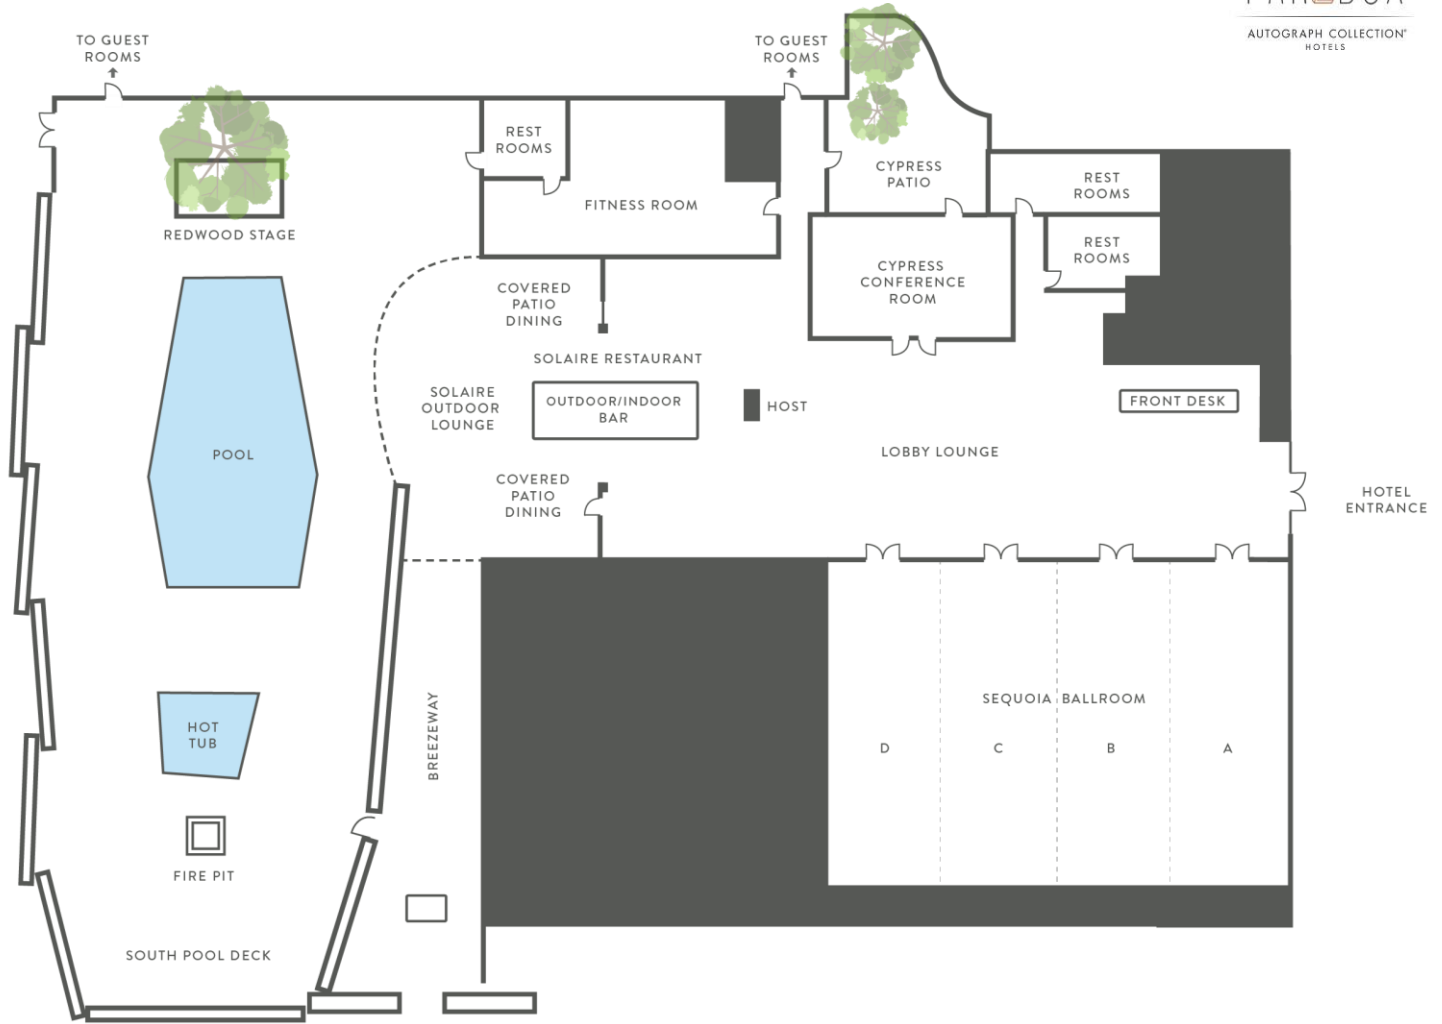

### Endless Possibilities

Hotel Paradox offers 8,000 square feet of meeting space. Our sleek, modern ballroom, and two distinctive function rooms provide the perfect setting for groups from 5 to 500.

Host your event on our sunny pool deck around fire pits and cozy cabanas. Enjoy inspired catering, expert coordination and state-of-the-art audio visual services that will ensure a successful and memorable event.

# MEETING ROOM SPECIFICATIONS

ROOM NAME	SQ FT	ROOM SIZE	THEATER	BANQUET	CLASSROOM	U-SHAPE	BOARDROOM
SEQUOIA BALLROOM	4400	79'W X 55'L	450	350	180	60	50
SEQUOIA A	1100	20'W X 55'L	125	80	45	27	24
SEQUOIA AB or CD	2200	40'W X 55'L	245	160	90	40	36
SEQUOIA ABC or BCD	3300	60'W 55'L	370	240	135	50	42
CYPRESS ROOM	535	31'W X 17'L	40	45	15	15	16
SOUTH POOL DECK	1800		80	-	-	-	16
BREEZEWAY	360	11'W X 33"L	20	-	-	-	22